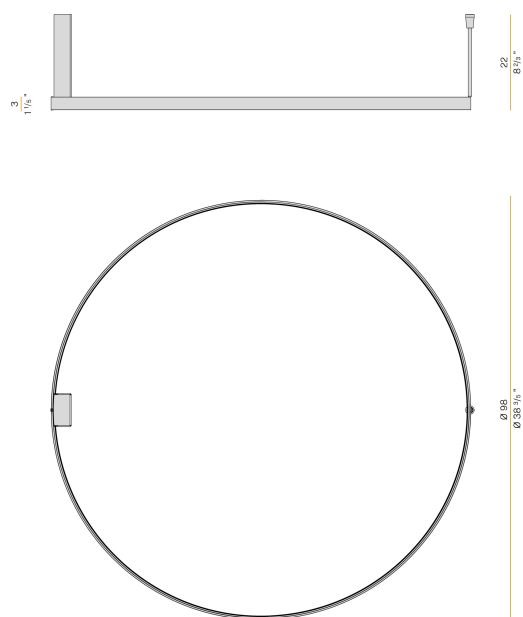

PANZERI

Zero Round

220-240V AC dimmable (DALI/Push DIM)

P03319.100.0402

 mat brass

Data sheet

CODE	P03319.100.0402
SYSTEM POWER CONSUMPTION	54W
EFFICACY	75.54lm/W
LIGHT SOURCE	LED
LIGHT SOURCE LIFETIME	L70 (B50) 60.000h
COLOUR TEMPERATURE	3000K Ra>90
LIGHT DISTRIBUTION	diffused
POWER SUPPLY	220-240V AC
FREQUENCY	50/60Hz
ELECTRICAL CONFIGURATION	dimmable (DALI/Push DIM)
DRIVER	integrated included
NOMINAL LUMINOUS FLUX	5670lm
LUMEN OUTPUT	4079lm
EFFICIENCY	71.9%
WEIGHT	2,06 Kg
PROTECTION DEGREE	IP20
COLOUR TOLLERANCES	SDCM 3
PACKING DIMENSIONS	107,0 x 107,0 x 11,0 cm

Ceiling or wall lighting fixture for interiors, with direct and indirect light emission.
Pickled sheet metal ceiling or wall bracket in polyacrylic paint.
Pickled sheet metal wall plate in polyacrylic paint.
Bended extruded aluminium structure in white, black, bronze, mat brass or titanium polyacrylic paint.
Extruded polycarbonate diffuser with opaline finish.

Technical drawing

Application

Polar diagram